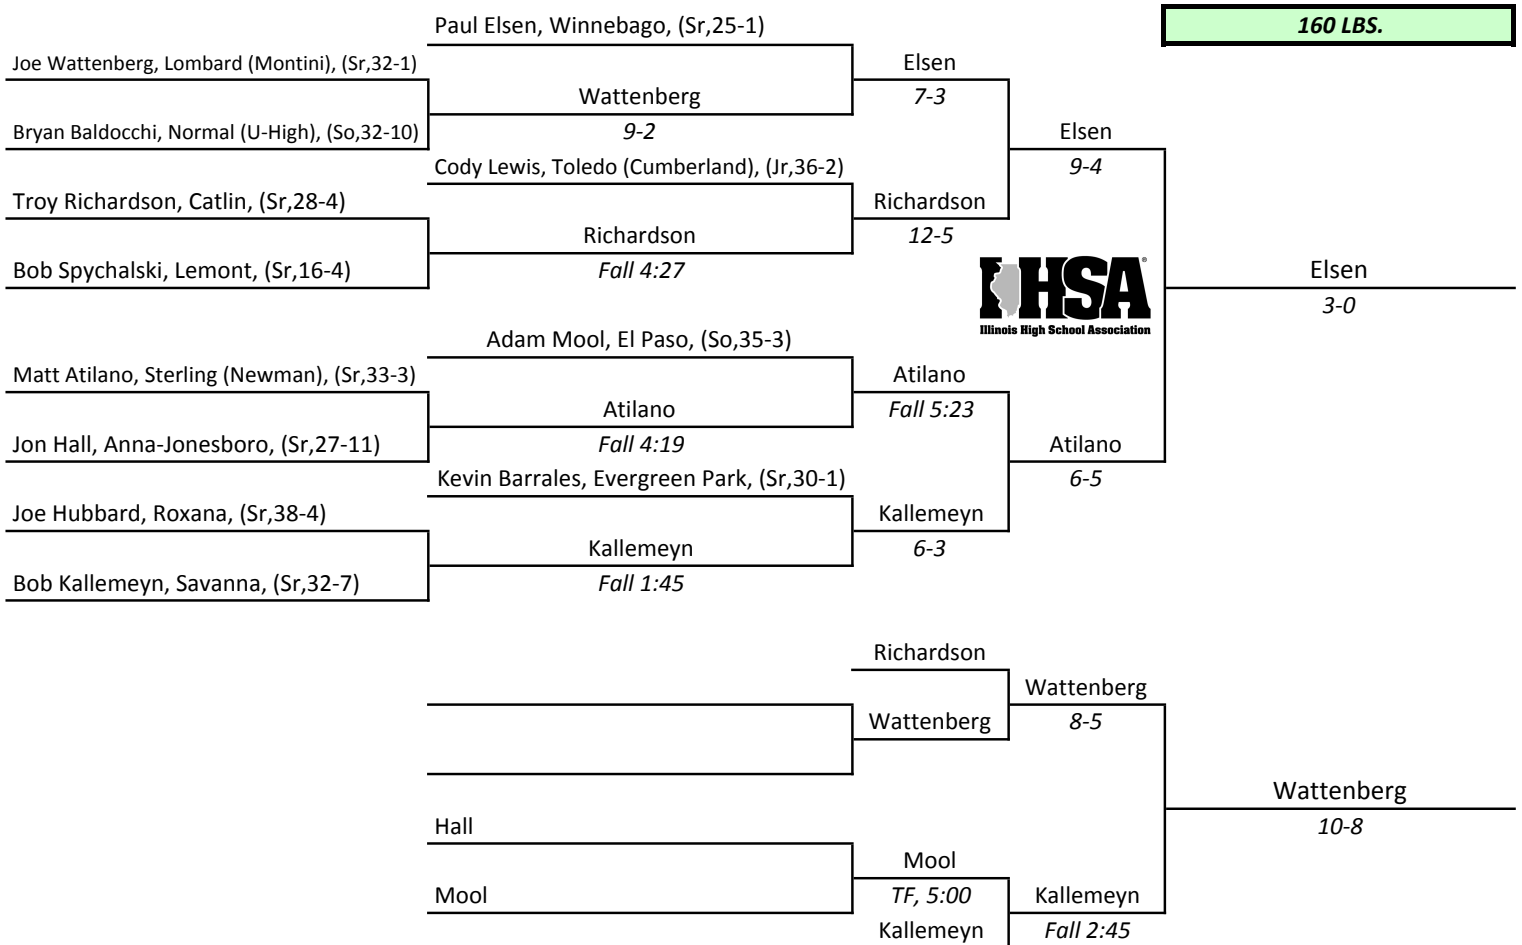

IHSA STATE INDIVIDUAL CLASS A 1993

- 1st-Paul Elsen, Winnebago, (Sr,28-1)
- 2nd-Matt Atilano, Sterling (Newman), (Sr,36-4)
- 3rd-Joe Wattenberg, Lombard (Montini), (Sr,35-2)
- 4th-Bob Kallemeyn, Savanna, (Sr,35-9)