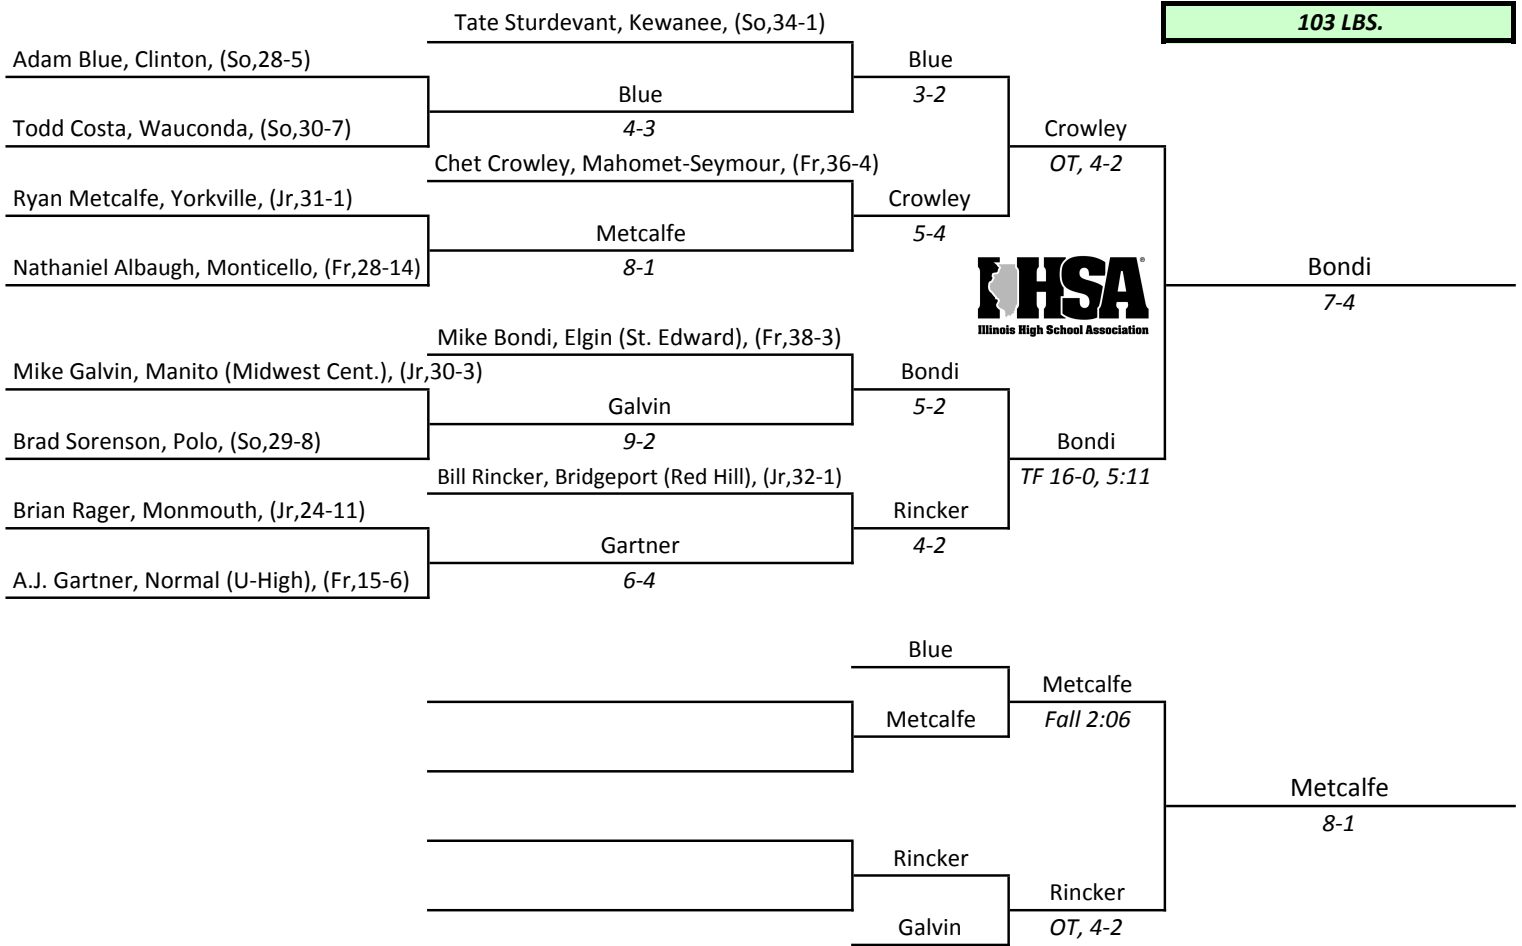

IHSA STATE INDIVIDUAL CLASS A 1993

Yellow areas indicate items are missing/unknown—Contact George Dyche (sonsx3@comcast.net) or Tom Heniff (tmheniff@comcast.net) if you have access to any missing data.