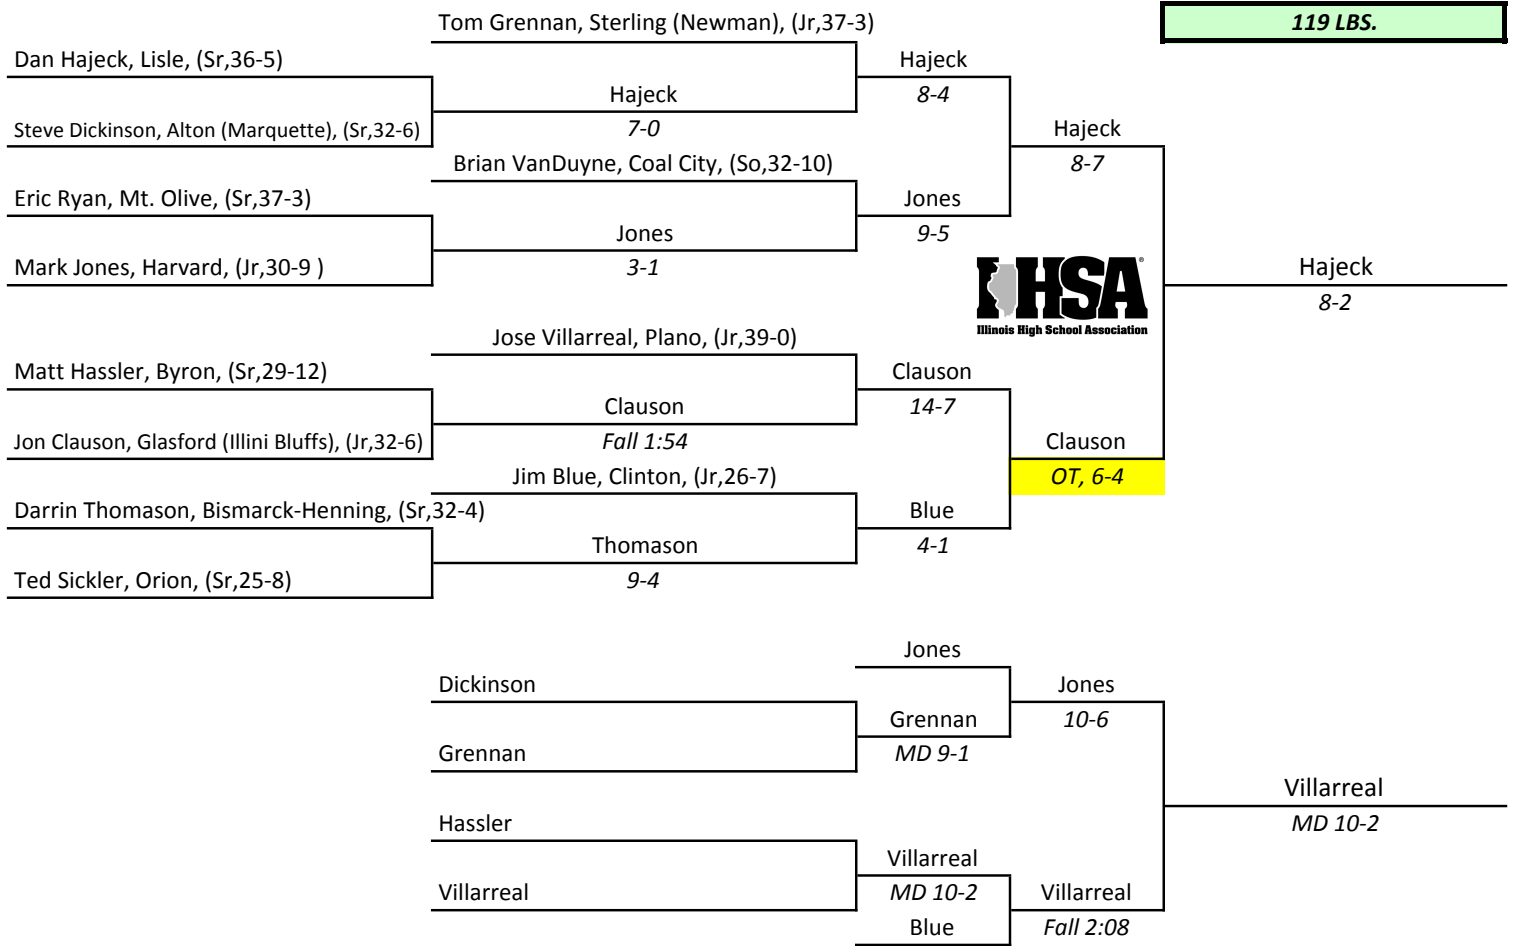

IHSA STATE INDIVIDUAL CLASS A 1993

- **1st-Dan Hajeck, Lisle, (Sr,40-5)**
- **2nd-Jon Clauson, Glasford (Illini Bluffs), (Jr,35-7)**
- **3rd-Jose Villarreal, Plano, (Jr,42-1)**
- **4th-Mark Jones, Harvard, (Jr,33-11)**