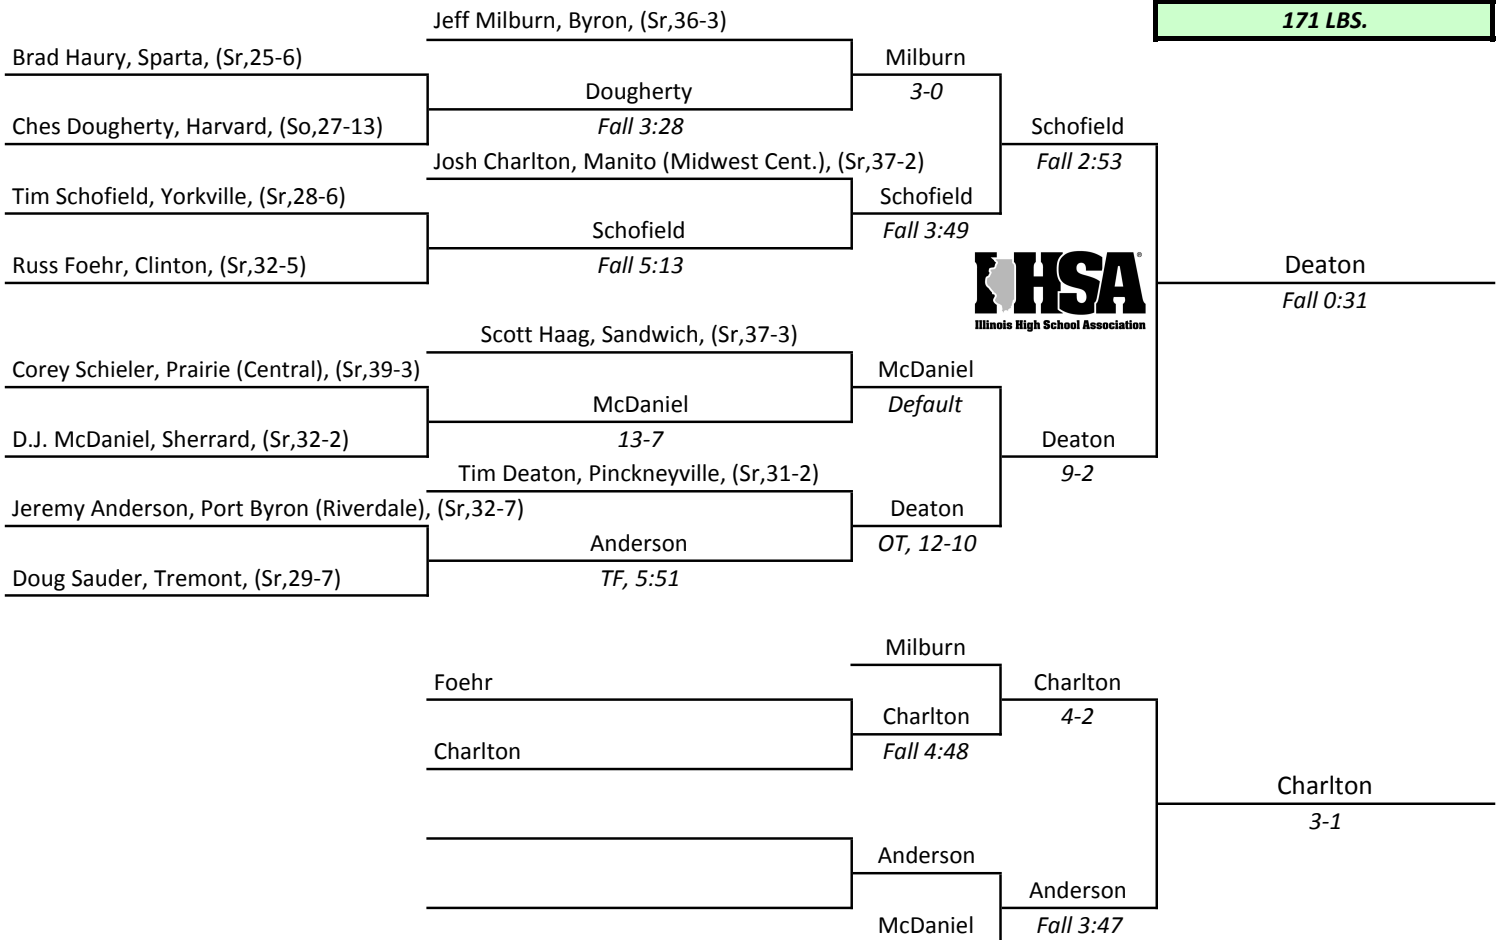

IHSA STATE INDIVIDUAL CLASS A 1993

1. **1st-Tim Deaton, Pinckneyville, (Sr,34-2)**
   - **2nd-Tim Schofield, Yorkville, (Sr,31-7)**
   - **3rd-Josh Charlton, Manito (Midwest Cent.), (Sr,40-3)**
   - **4th-Jeremy Anderson, Port Byron (Riverdale), (Sr,34-9)**