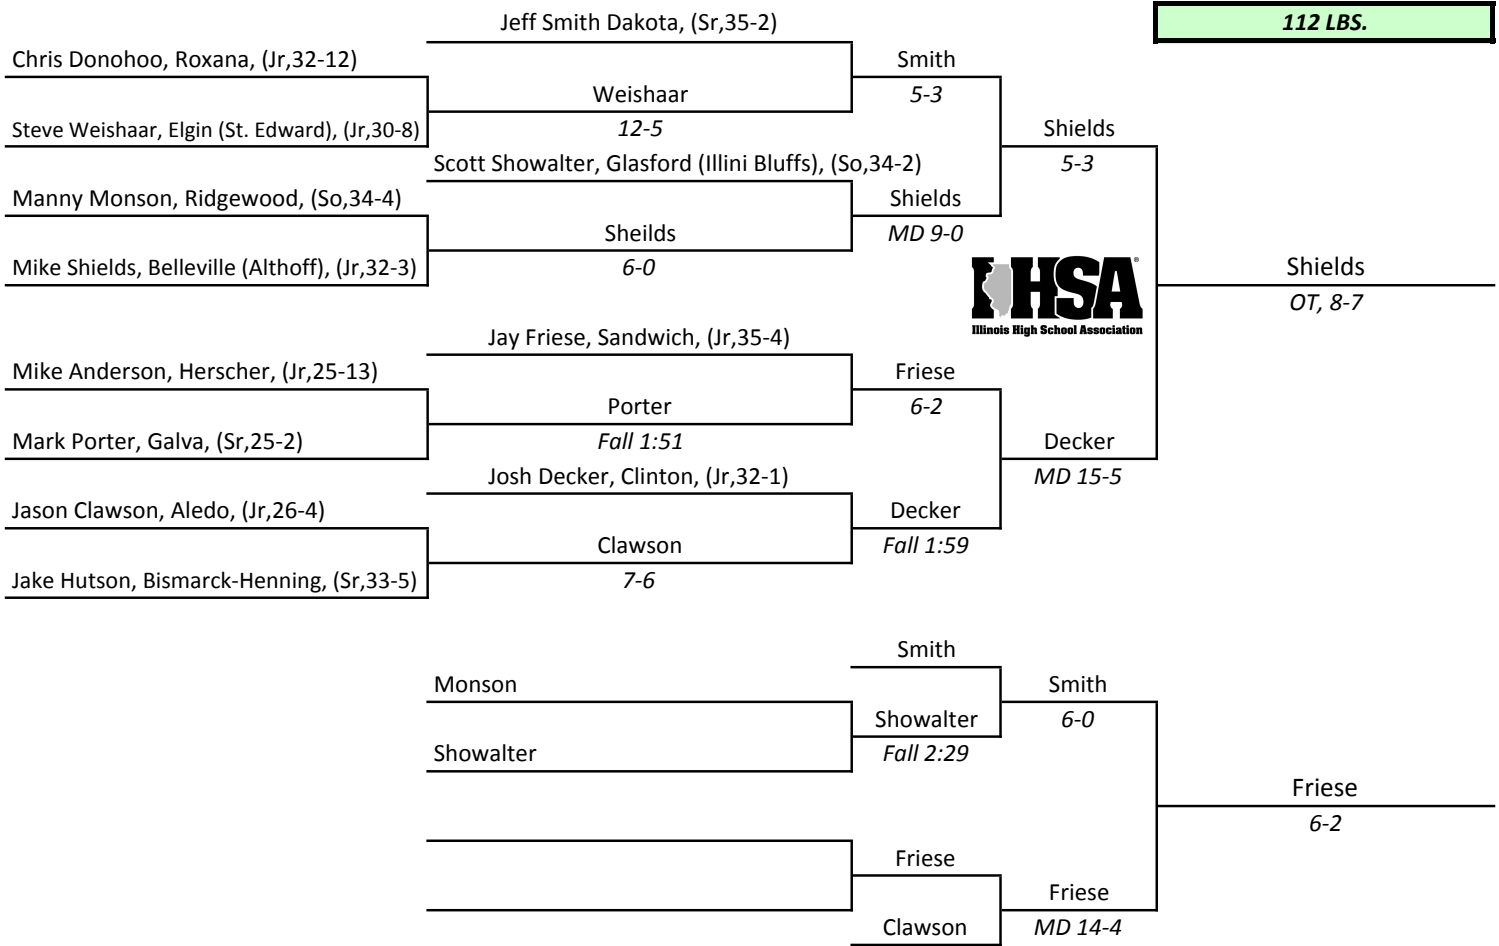

- 1st-Mike Shields, Belleville (Althoff), (Jr,36-3)**
 - 2nd-Josh Decker, Clinton, (Jr,34-2)**
 - 3rd-Jay Friese, Sandwich, (Jr,38-5)**
 - 4th-Jeff Smith, Dakota, (So,37-4)**

IHSA STATE INDIVIDUAL CLASS A 1993