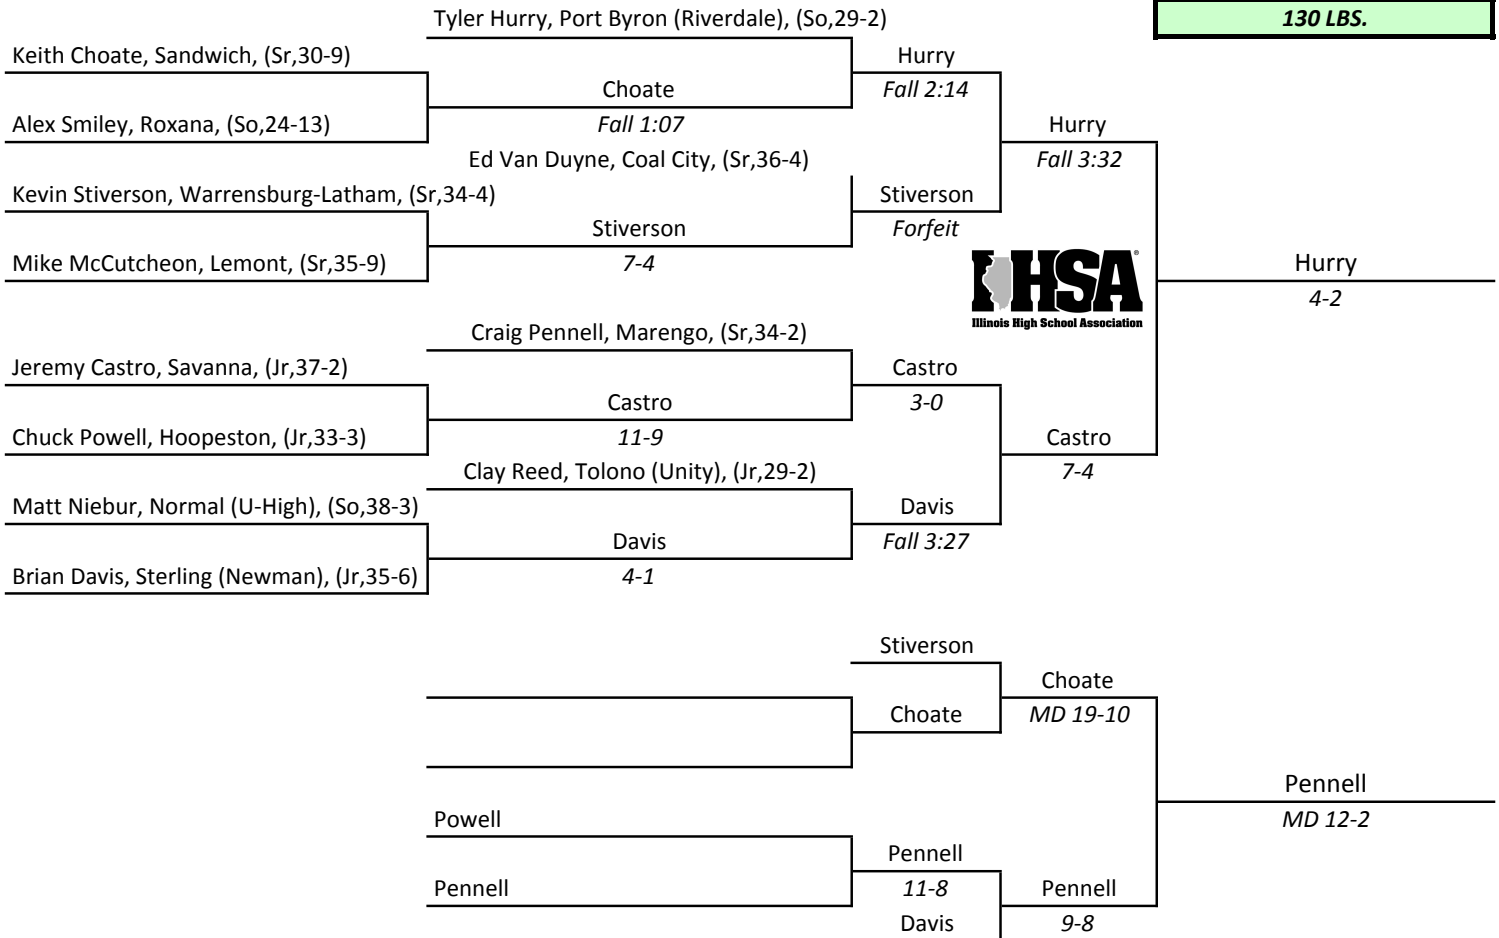

**IHSA STATE INDIVIDUAL
CLASS A
1993**

- **1st-Tyler Hurry, Port Byron (Riverdale), (So,32-2)**
- **2nd-Jeremy Castro, Savanna, (Jr,40-3)**
- **3rd-Craig Pennell, Marengo, (Sr,37-3)**
- **4th-Keith Choate, Sandwich, (Sr,32-11)**