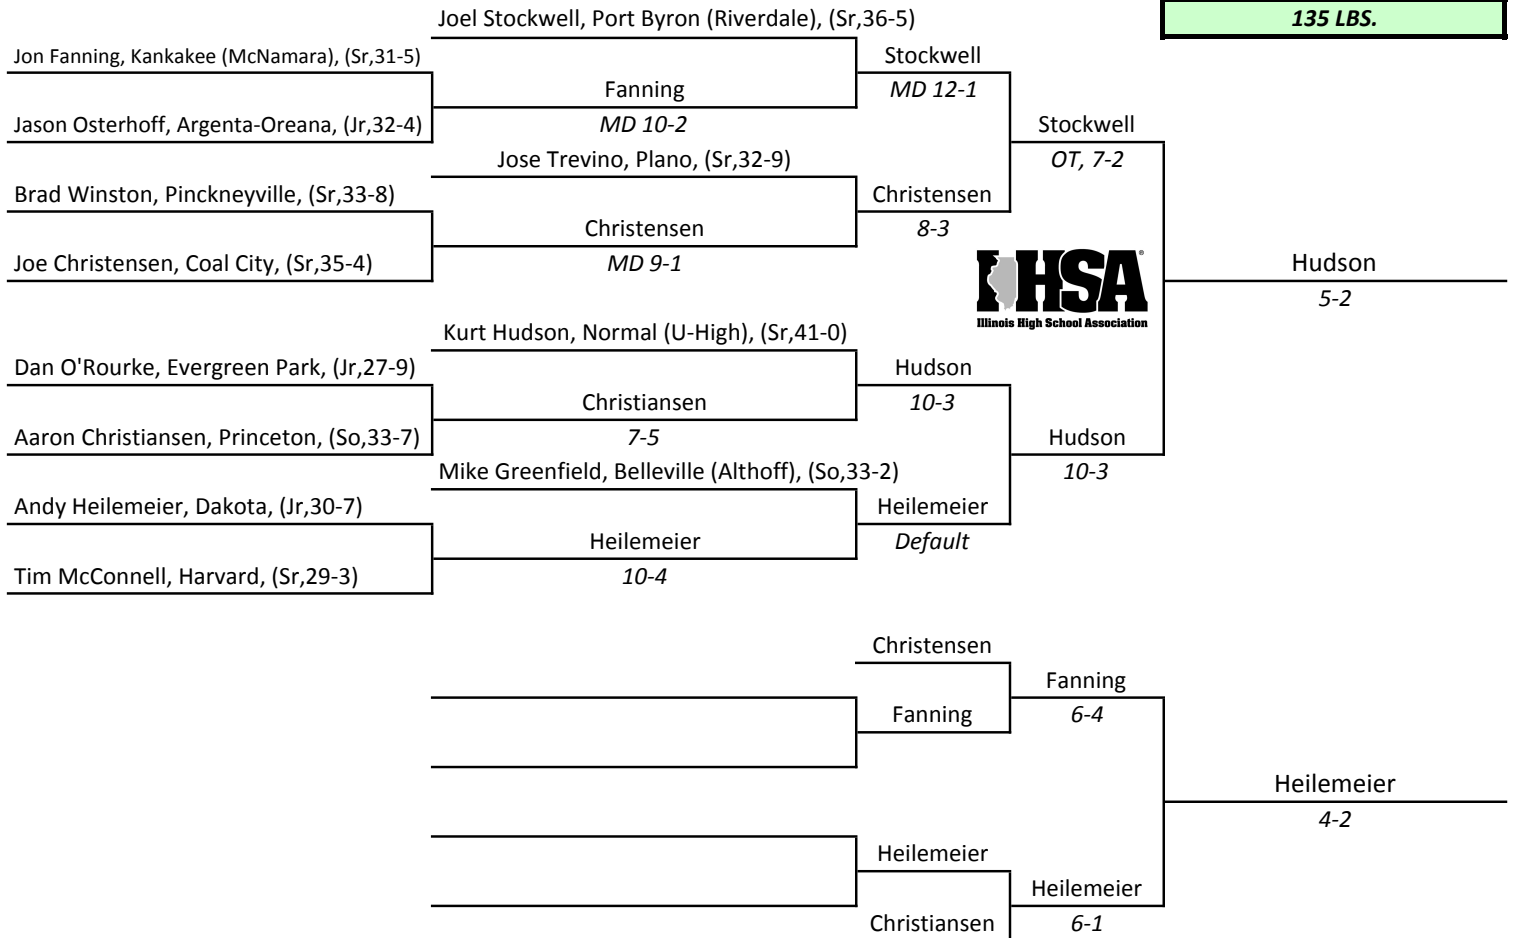

IHSA STATE INDIVIDUAL CLASS A 1993

- **1st-Kurt Hudson, Normal (U-High),(Sr,44-0)**
- **2nd-Joel Stockwell, Port Byron (Riverdale), (Sr,38-6)**
- **3rd-Andy Heilemeier, Dakota, (Jr,34-8)**
- **4th-Jon Fanning, Kankakee (McNamara), (Sr,33-7)**