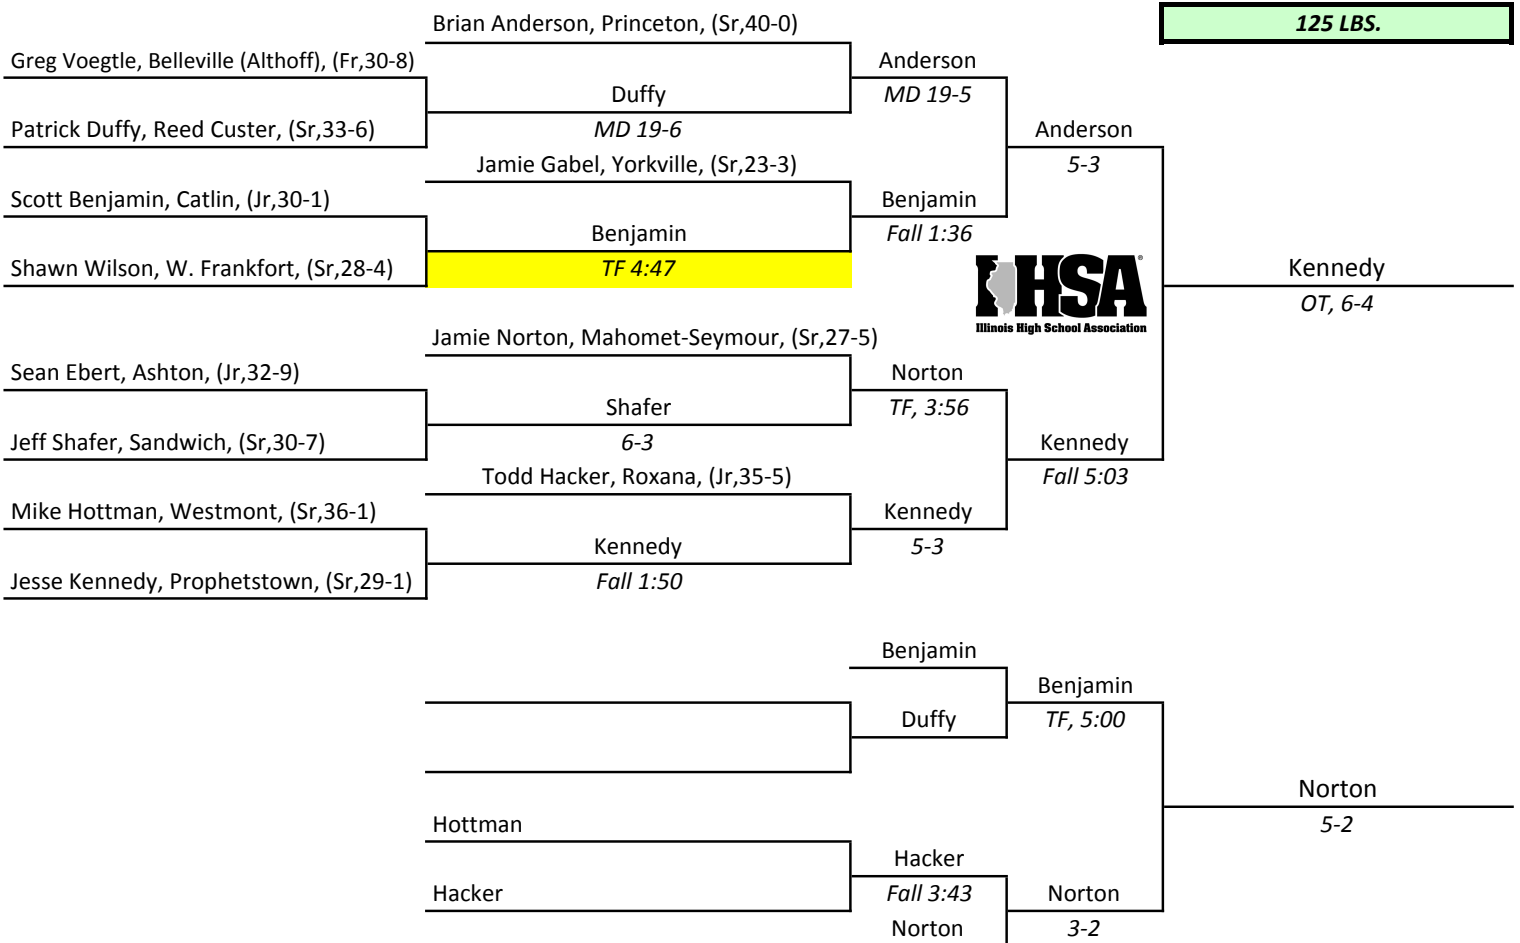

IHSA STATE INDIVIDUAL CLASS A 1993

1. 1st-Jesse Kennedy, Prophetstown, (Sr,33-1)
   - 2nd-Brian Anderson, Princeton, (Sr,42-1)
   - 3rd-Jamie Norton, Mahomet-Seymour, (Sr,30-6)
   - 4th-Scott Benjamin, Catlin, (Jr,33-3)