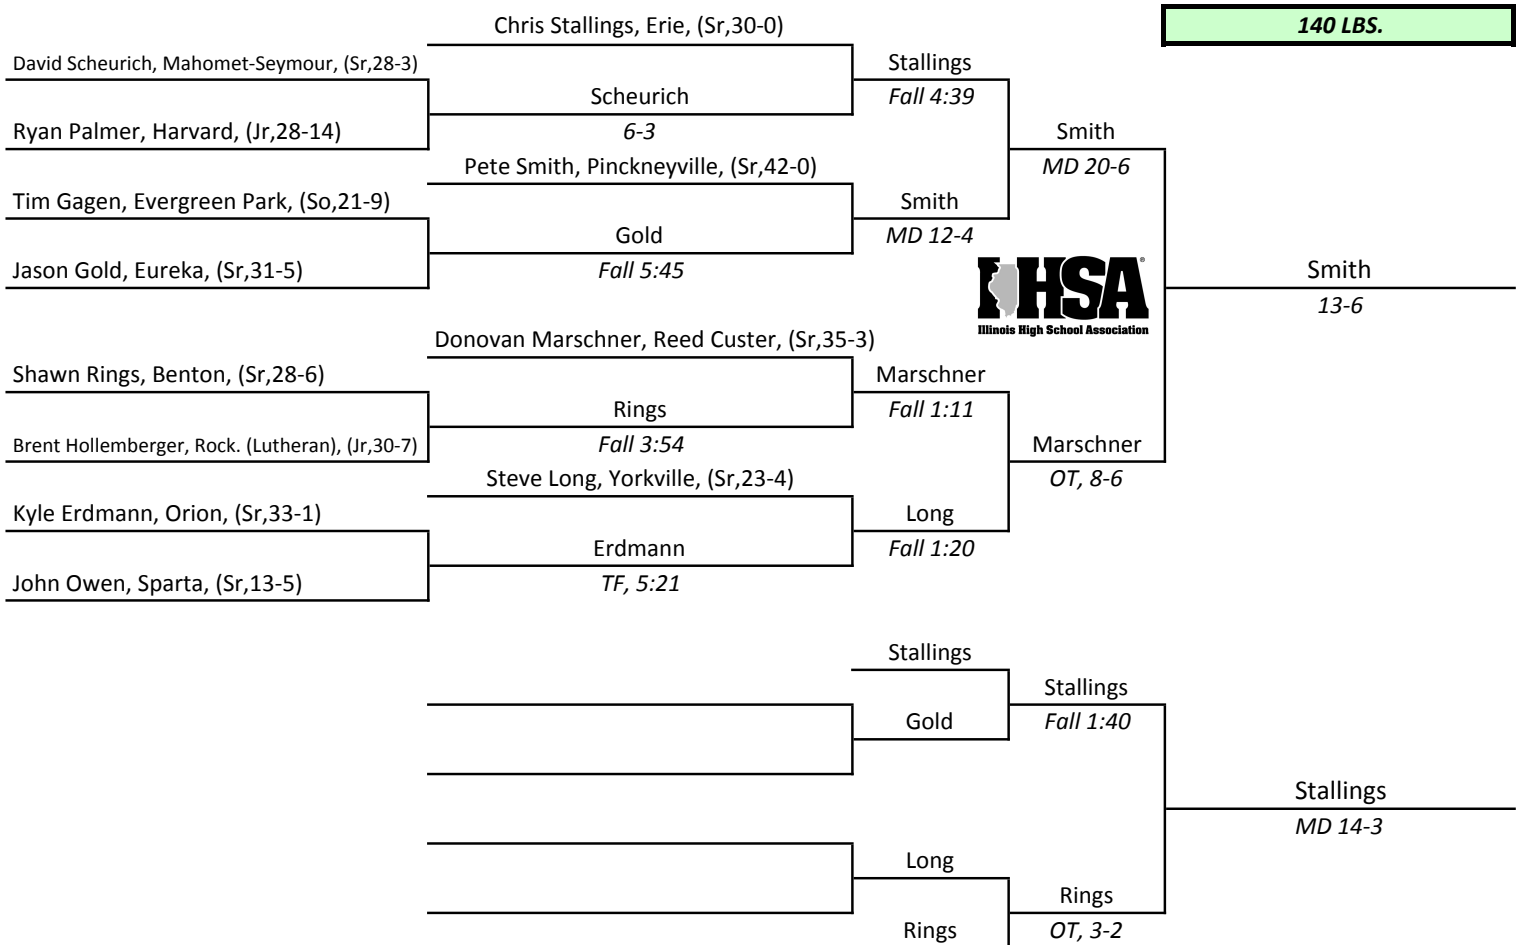

IHSA STATE INDIVIDUAL CLASS A 1993

1. 1st-Pete Smith, Pinckneyville, (Sr,45-0)
   - 2nd-Donovan Marschner, Reed Custer, (Sr,37-4)
   - 3rd-Chris Stallings, Erie, (Sr,33-1)
   - 4th-Shawn Rings, Benton, (Sr,30-8)