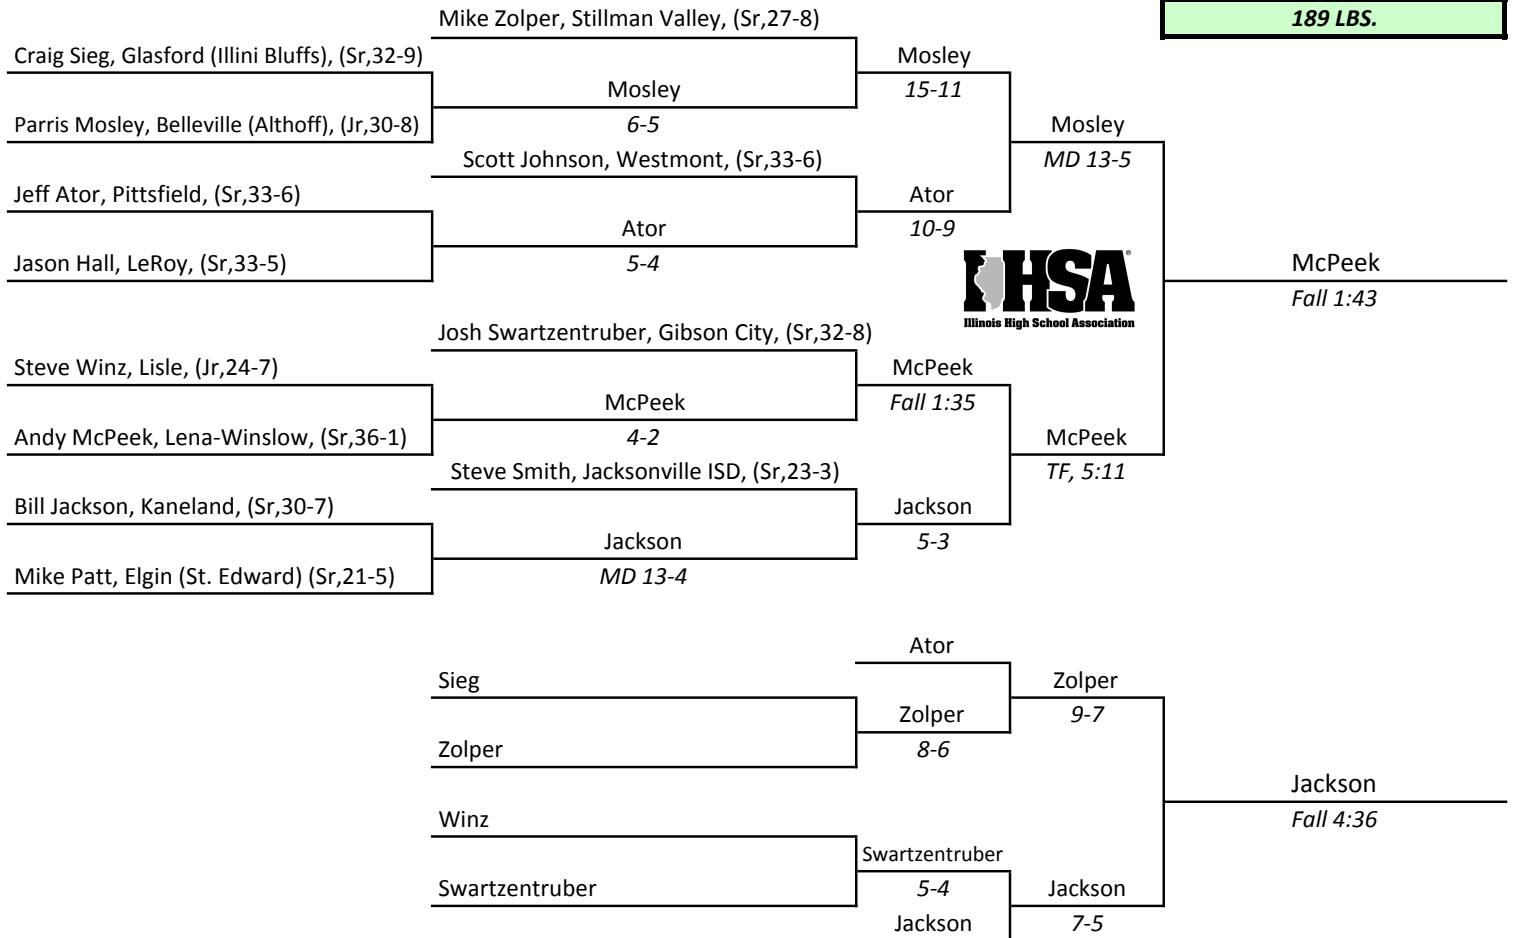

IHSA STATE INDIVIDUAL CLASS A 1993

- 1st-Andy McPeek, Lena-Winslow, (Sr,40-1)
- 2nd-Parris Mosley, Belleville (Althoff), (Jr,33-9)
- 3rd-Bill Jackson, Kaneland, (Sr,34-8)
- 4th-Mike Zolper, Stillman Valley, (Sr,29-10)