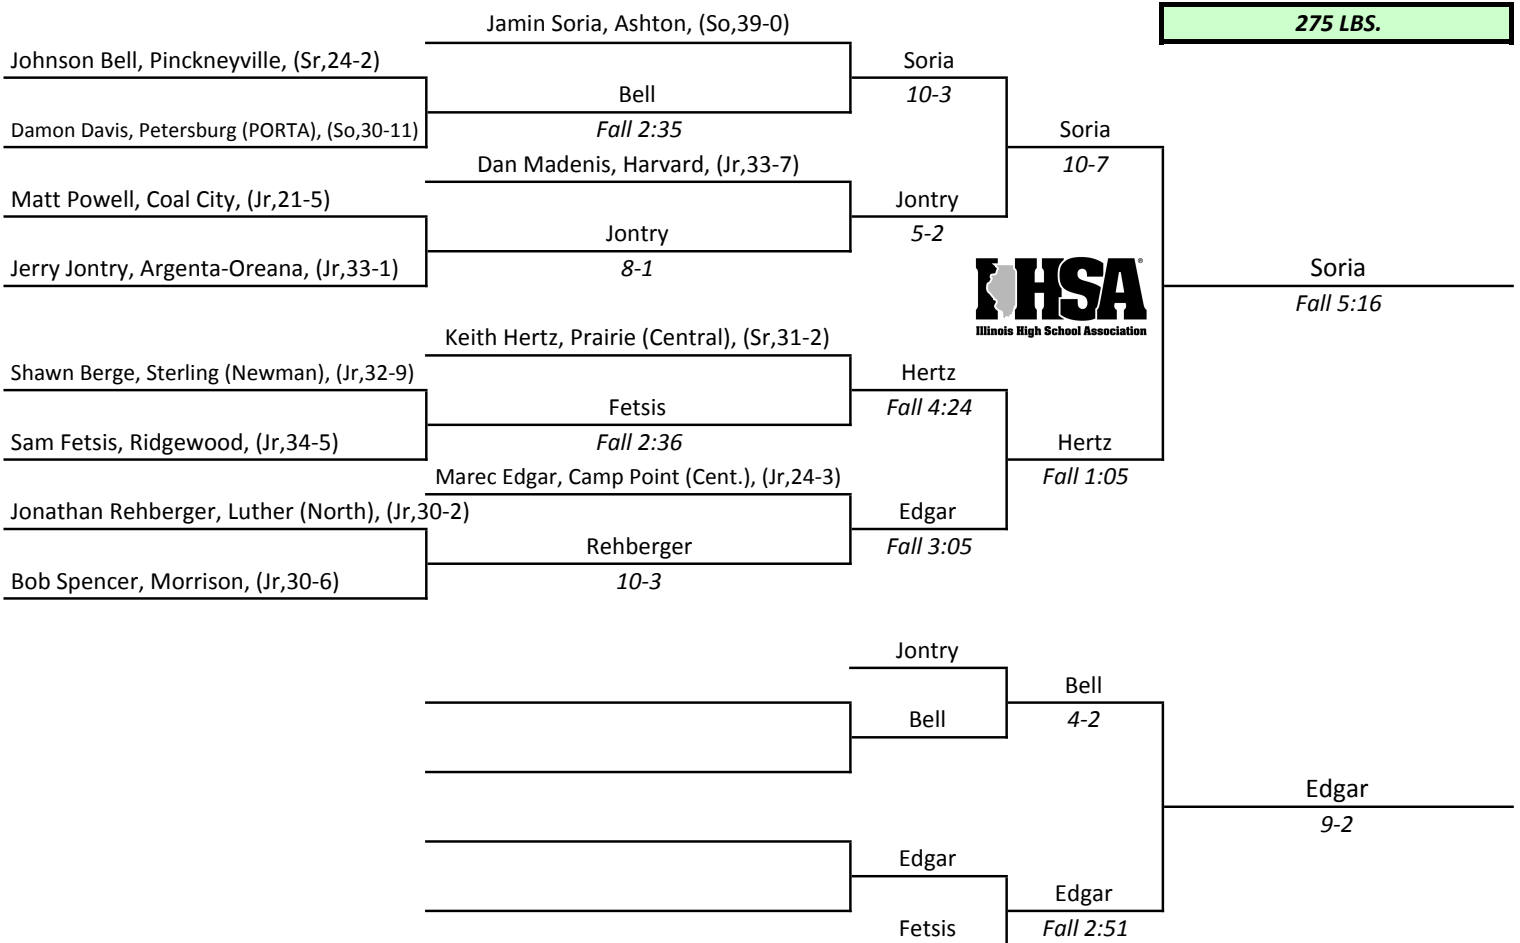

**IHSA STATE INDIVIDUAL
CLASS A
1993**

- 1st-Jamin Soria, Ashton, (So,42-0)
- 2nd-Keith Hertz, Prairie (Central), (Sr,33-3)
- 3rd-Marec Edgar, Camp Point (Cent.), (Jr,27-4)
- 4th-Johnson Bell, Pinckneyville, (Sr,26-4)