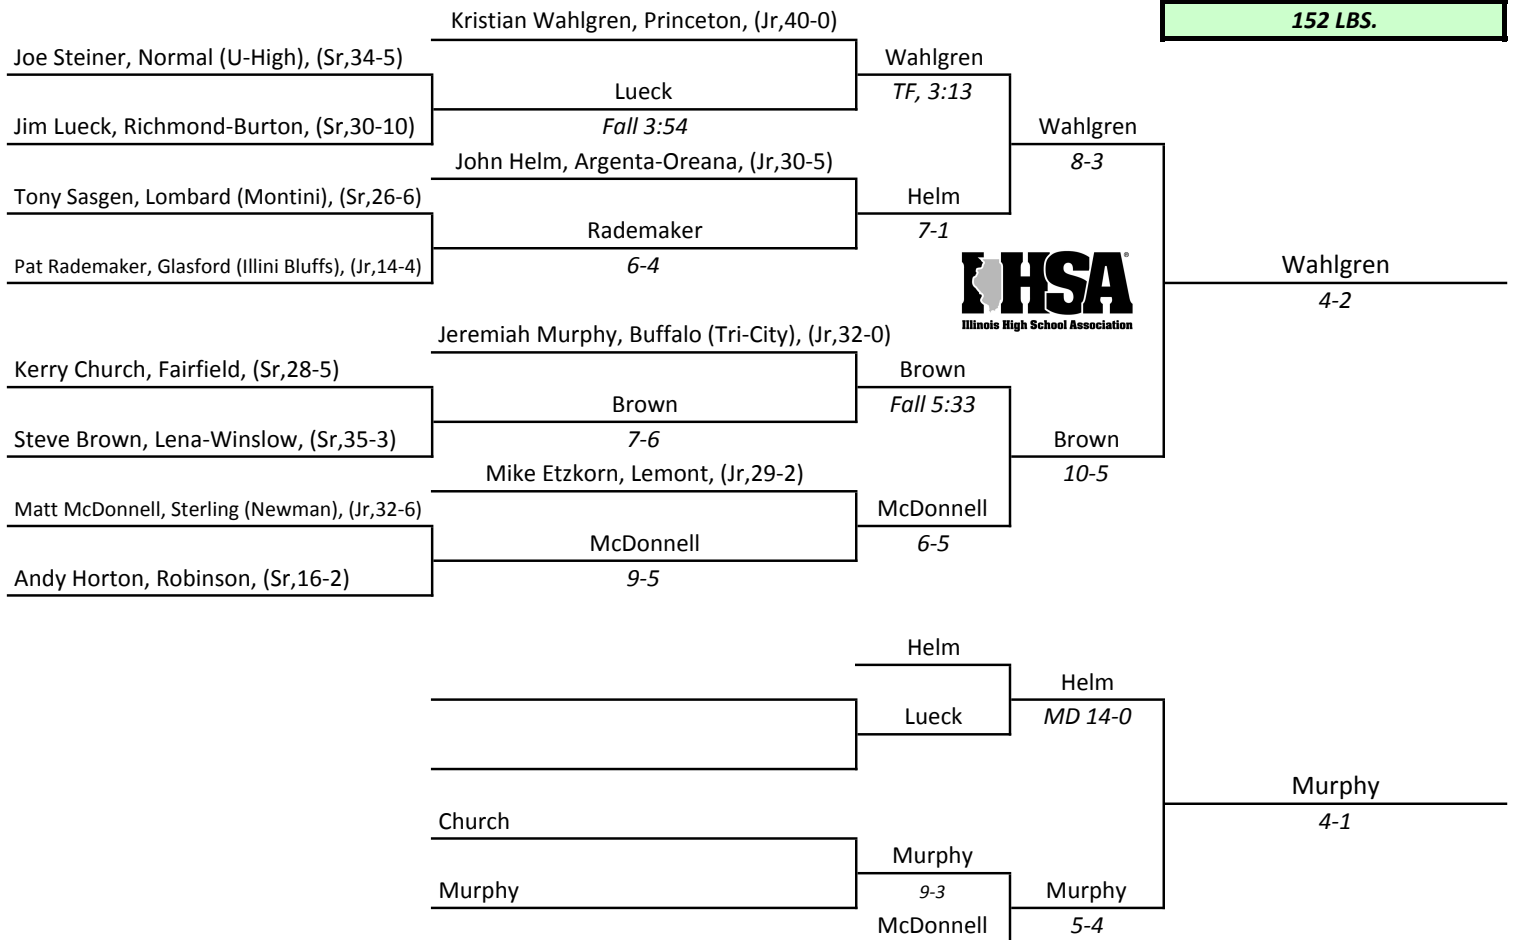

IHSA STATE INDIVIDUAL CLASS A 1993

- **1st-Kristian Wahlgren, Princeton, (Jr,43-0)**
- **2nd-Steve Brown, Lena-Winslow, (Sr,38-4)**
- **3rd-Jeremiah Murphy, Buffalo (Tri-City), (Jr,35-1)**
- **4th-John Helm, Argenta-Oreana, (Jr,32-7)**